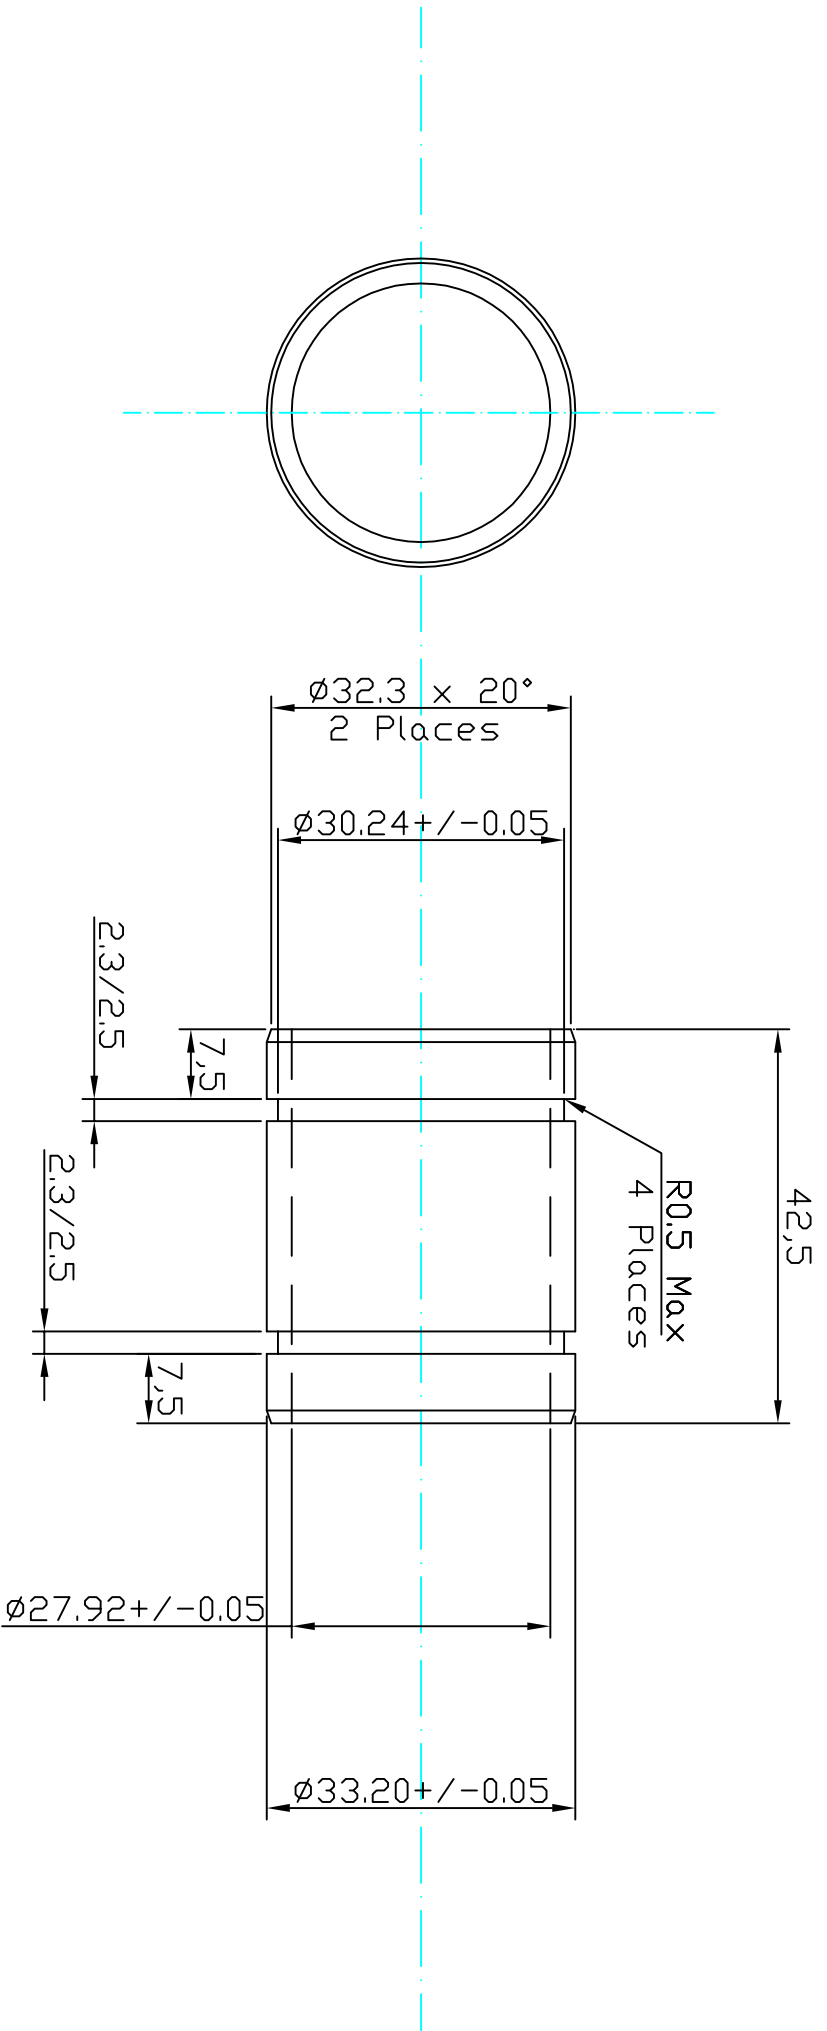

Drawn By: J.H. Francis  
 26/11/09 Issue 3  
 Steering Bush Lower  
 Oxford Tel: 01865 251721  
 Daytime 01865 484441

Tolerance  $\pm 0.1\text{mm}$   
 Material: Delrin Homopolymer  
 □ Ring 0225-30 22.5 x 3.0

Drawn By: J.H. Francis  
 26/11/09 Issue 3  
 Steering Bush Upper  
 Oxford Tel:01865 251721  
 Daytime 01865 484441

Tolerance  $\pm 0.1\text{mm}$   
 Material: Delrin Homopolymer  
 O Ring BS025 1.78x29.87