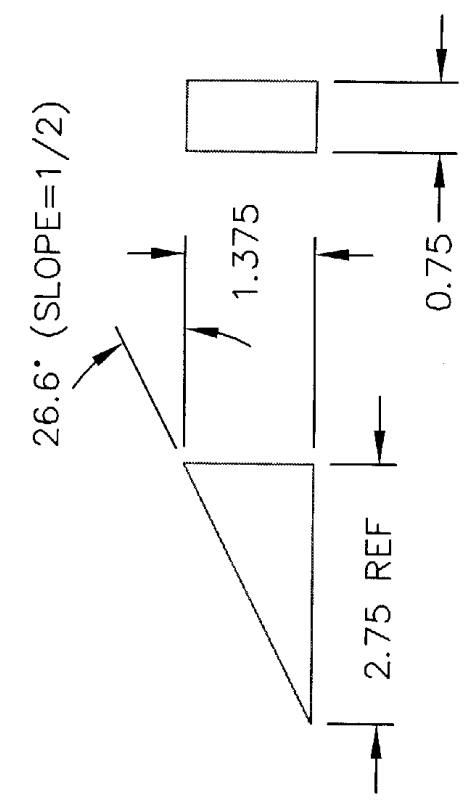

MGA SEAT RISER
 MATERIAL: WOOD
 3/4 X 1-3/4 X 13
 1 REQ'D FOR EACH SEAT

MGA SEAT BLOCK
 MATERIAL: WOOD
 5/8 X 7/8 X 3-1/8
 3 REQ'D FOR EACH SEAT

MGA SEAT WEDGE
 MATERIAL: WOOD
 3/4 X 1-3/8 X 2-3/4
 2 REQ'D FOR EACH SEAT