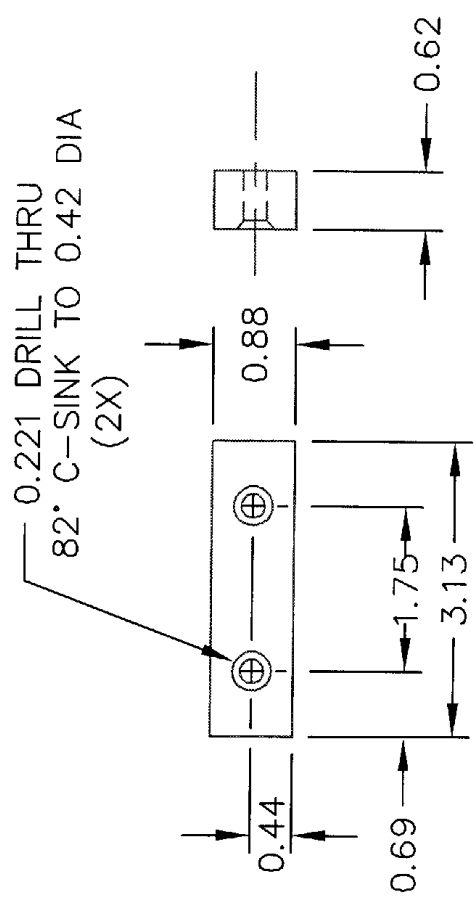

MGA SEAT RISER
 MATERIAL: WOOD
 3/4 X 1-3/4 X 13
 1 REQ'D FOR EACH SEAT

MGA SEAT BLOCK
 MATERIAL: WOOD
 5/8 X 7/8 X 3-1/8
 3 REQ'D FOR EACH SEAT

MGA SEAT WEDGE
 MATERIAL: WOOD
 3/4 X 1-3/8 X 2-3/4
 2 REQ'D FOR EACH SEAT