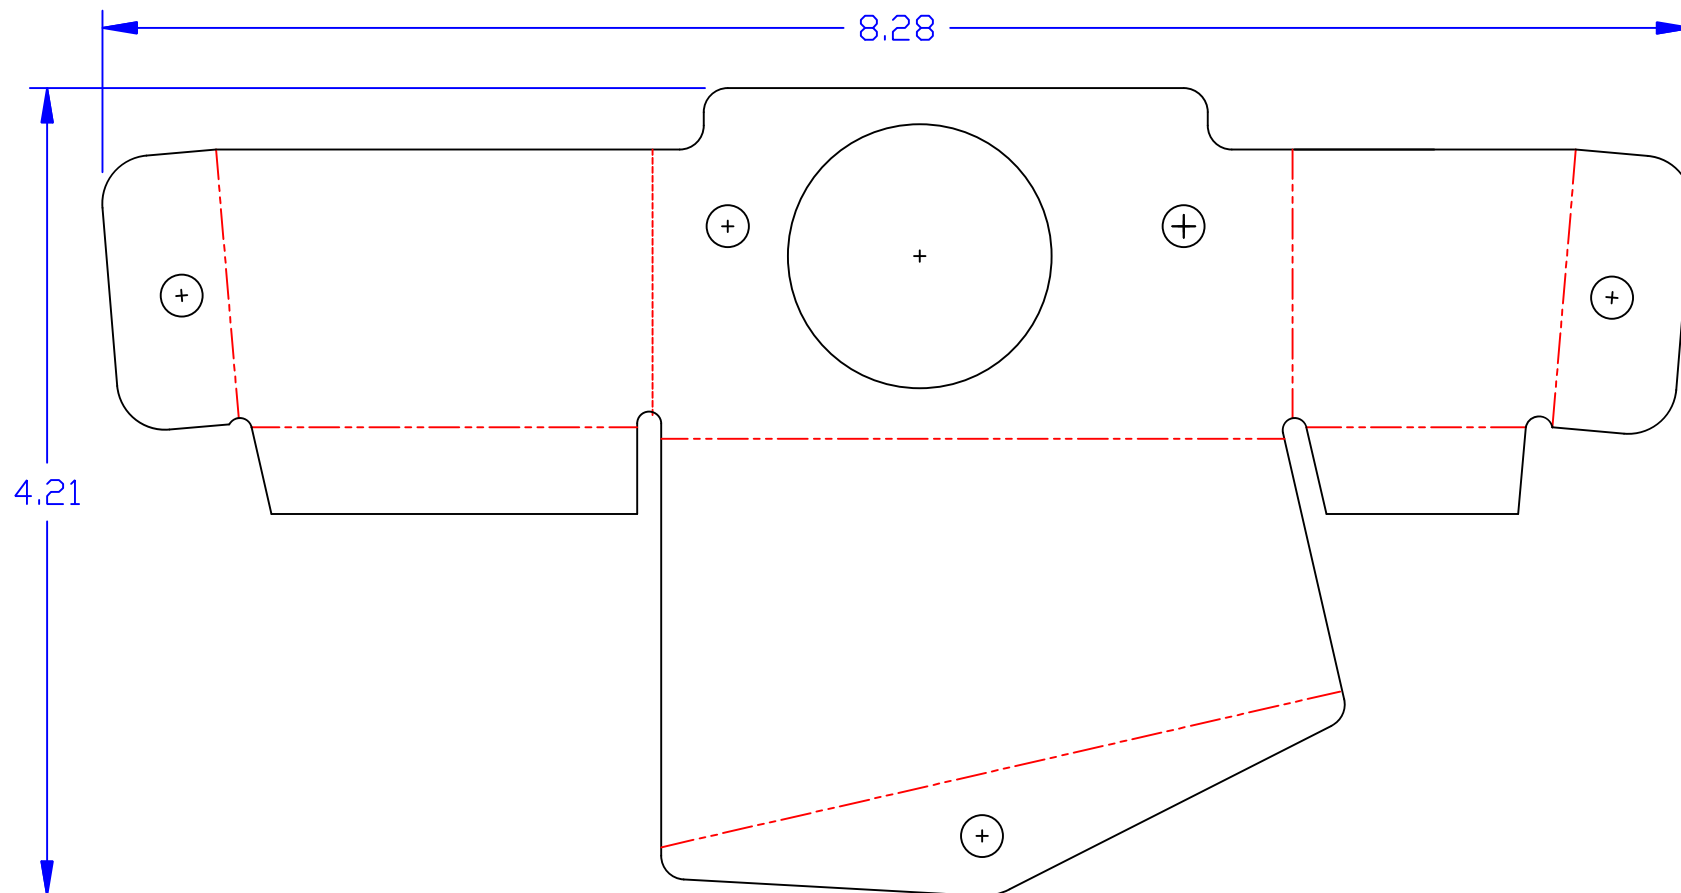

BORDERLINE SIZE IS 21" X 16"
PRINT FULL SIZE ON 22" X 17" PAPER

BRACKET, DIPPER SWITCH, MGA 1600 LHD

MATERIAL: 1018 CRS 16-GAUGE (0.060-IN THICK)
FINISH: PAINT BLACK (OR AS SPECIFIED)

DRAWN BY BARNEY GAYLORD -- 27 NOV 2015

DRAWING BORDERLINE SIZE IS
10.00 X 7.50 INCHES
PRINT FULL SIZE ON 11" X 8-1/2"
PAPER FOR FULL SIZE TEMPLATE

BRACKET, DIPPER SWITCH, MGA 1600 LHD

MATERIAL: 1018 CRS 16-GAUGE (0.060-IN THICK)
FINISH: PAINT BLACK (OR AS SPECIFIED)

DRAWN BY BARNEY GAYLORD -- 27 NOV 2015
PAGE 2 OF 2