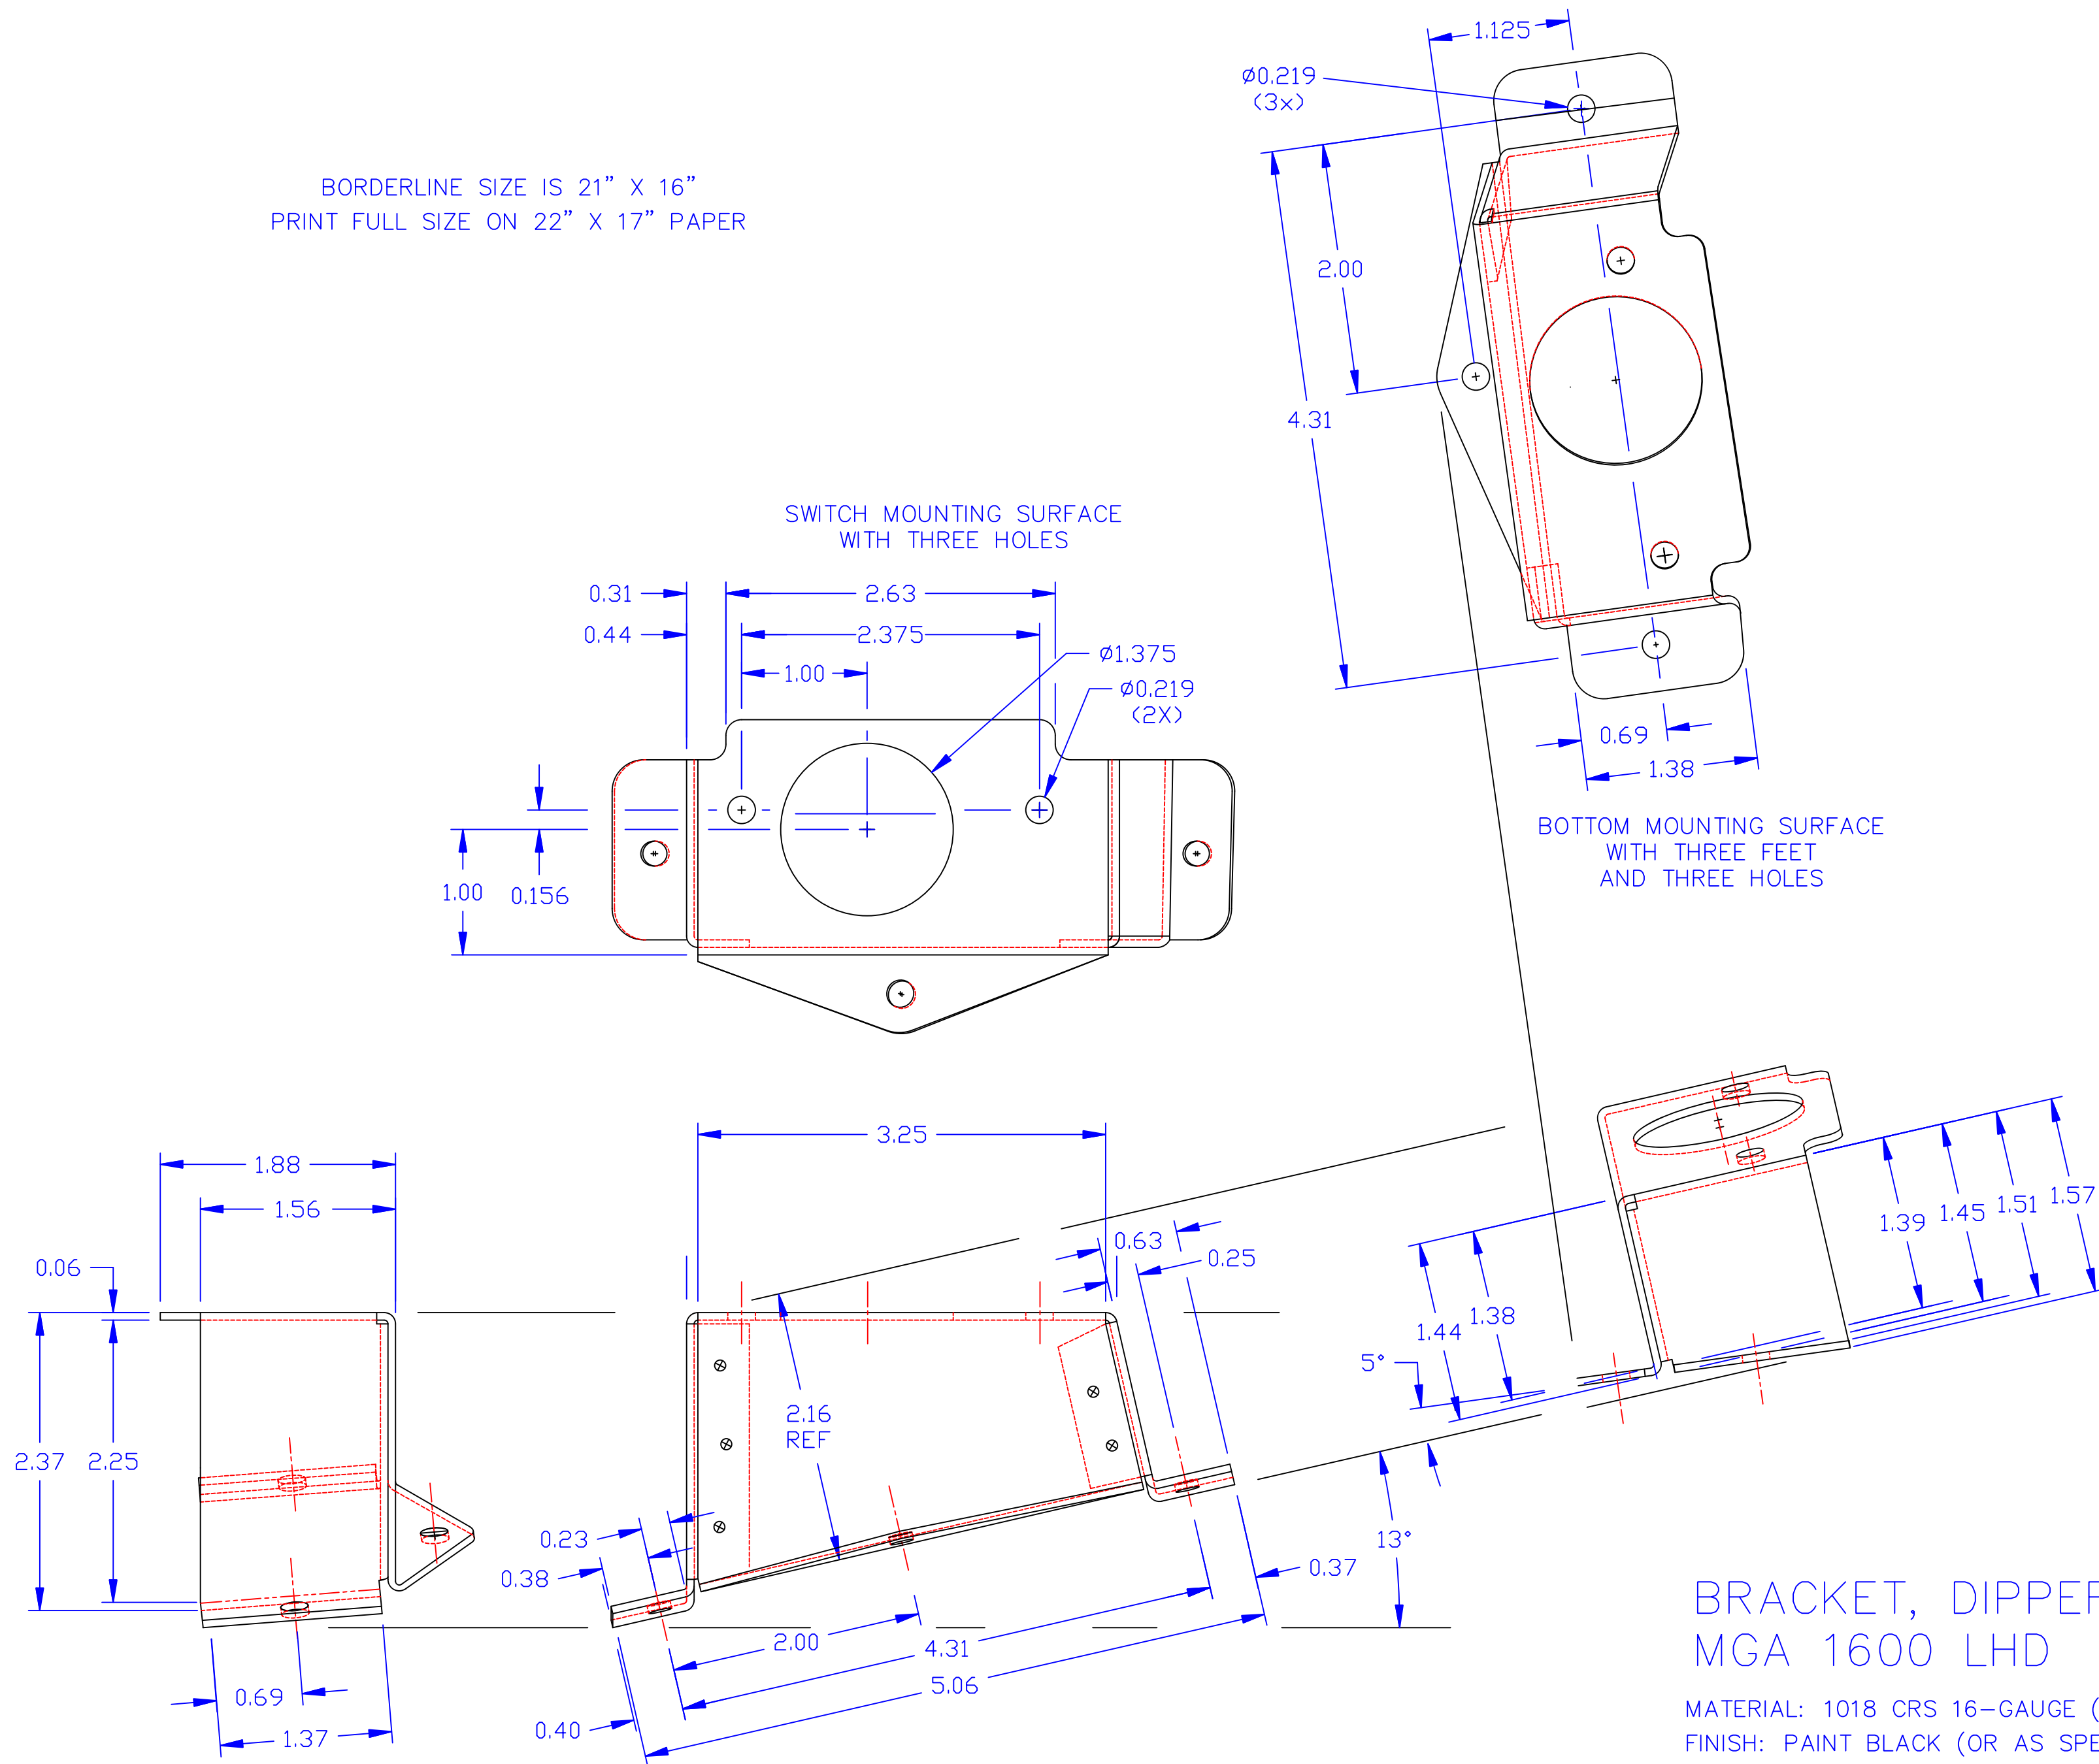

BORDERLINE SIZE IS 21" X 16"
PRINT FULL SIZE ON 22" X 17" PAPER

BRACKET, DIPPER SWITCH, MGA 1600 LHD

MATERIAL: 1018 CRS 16-GAUGE (0.060-IN THICK)
FINISH: PAINT BLACK (OR AS SPECIFIED)

DRAWN BY BARNEY GAYLORD -- 27 NOV 2015

DRAWING BORDERLINE SIZE IS
10.00 X 7.50 INCHES
PRINT FULL SIZE ON 11" X 8-1/2"
PAPER FOR FULL SIZE TEMPLATE

BRACKET, DIPPER SWITCH, MGA 1600 LHD

MATERIAL: 1018 CRS 16-GAUGE (0.060-IN THICK)
FINISH: PAINT BLACK (OR AS SPECIFIED)

DRAWN BY BARNEY GAYLORD -- 27 NOV 2015
PAGE 2 OF 2